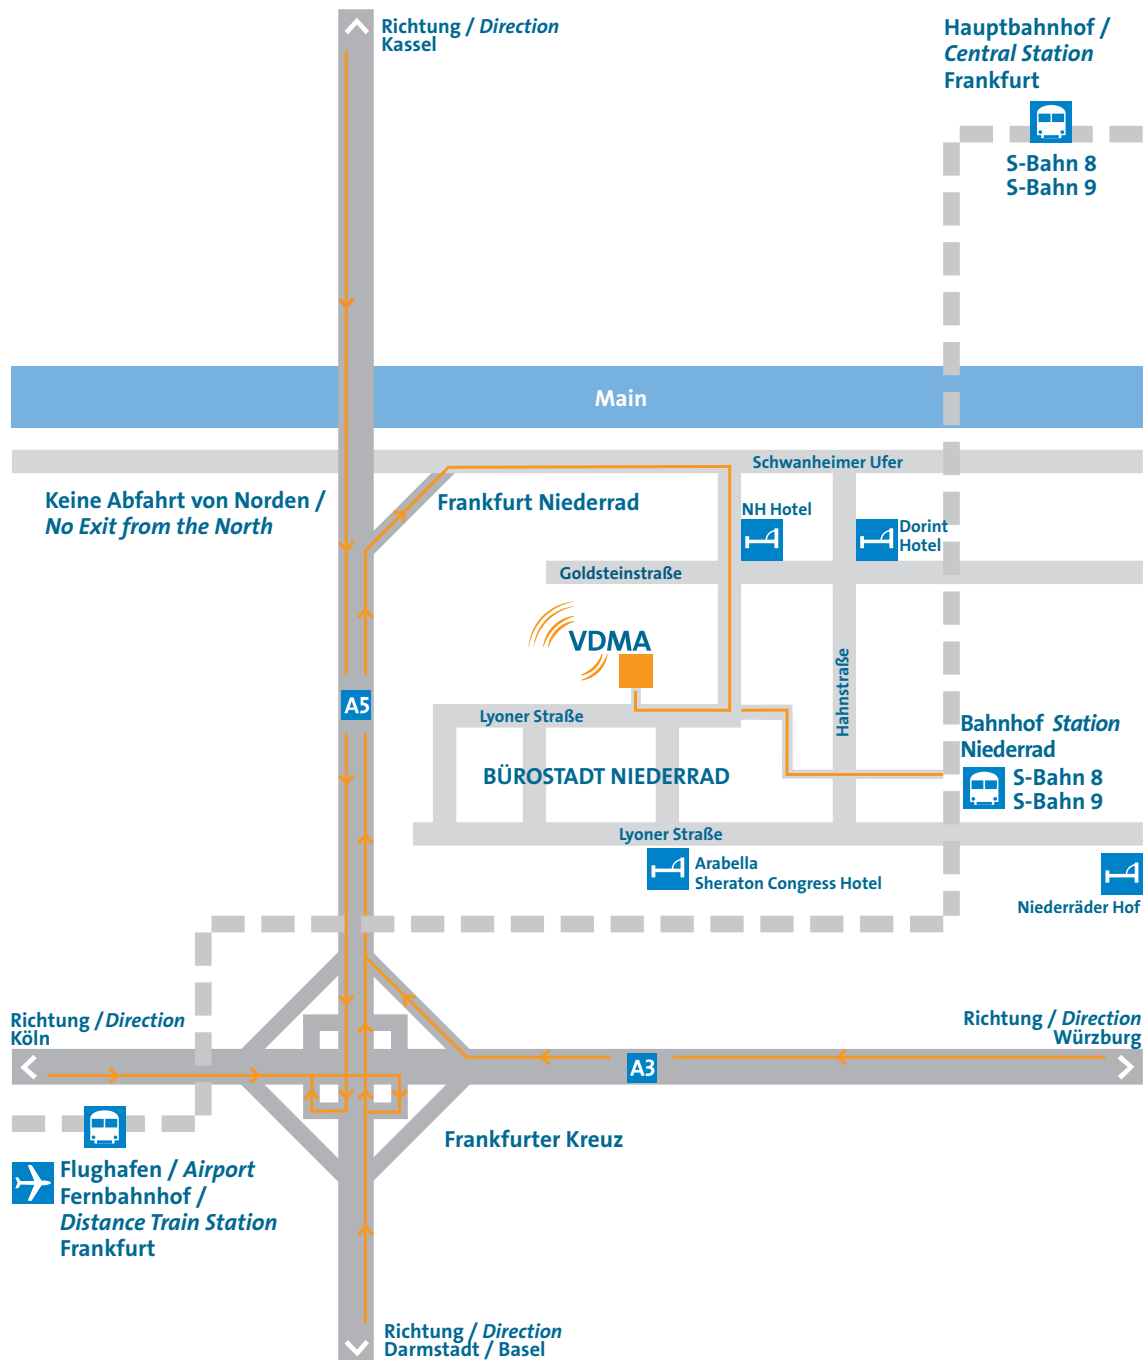

How to find us Frankfurt am Main